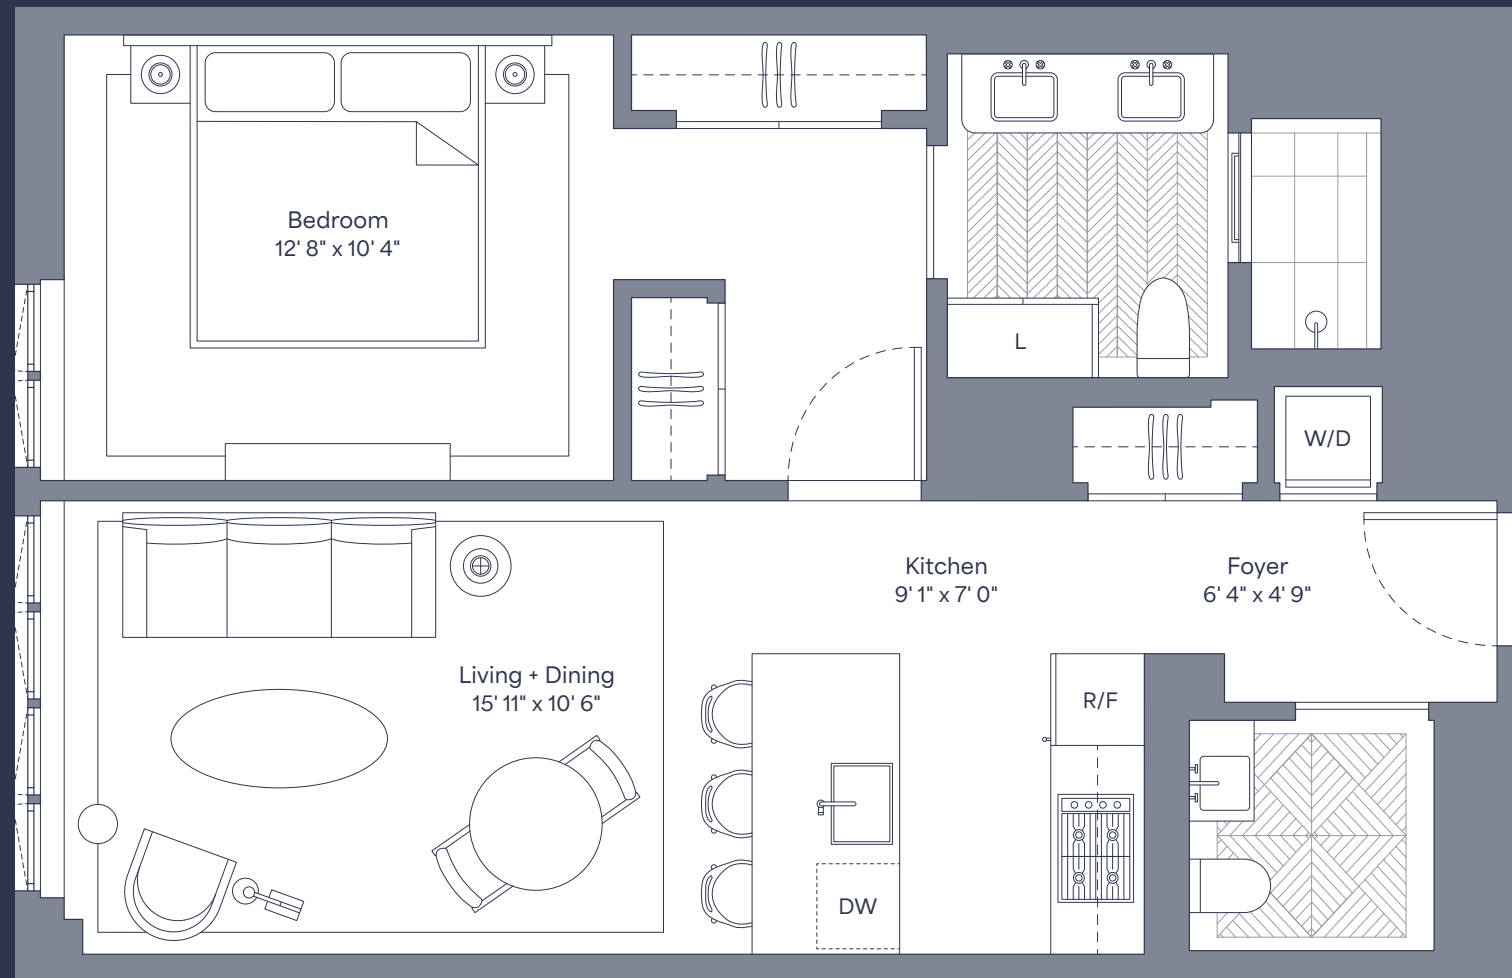

# 96 + BROADWAY

## RESIDENCE 8-16G

1 Bedroom / 1 Bathroom / Powder Room  
773 SF / 71.8 SM

212 926 9696 96andBroadway.com 250 West 96th Street, New York, NY 10025

 The complete offering terms are in an offering plan available from the Sponsor. File No. CD21-0266. All dimensions are approximate and subject to normal construction variances and tolerances. Square footage exceeds the usable floor area. Sponsor reserves the right to make changes in accordance with the terms of the Offering Plan. Plans and dimensions may contain minor variations from floor to floor. Equal Housing Opportunity.