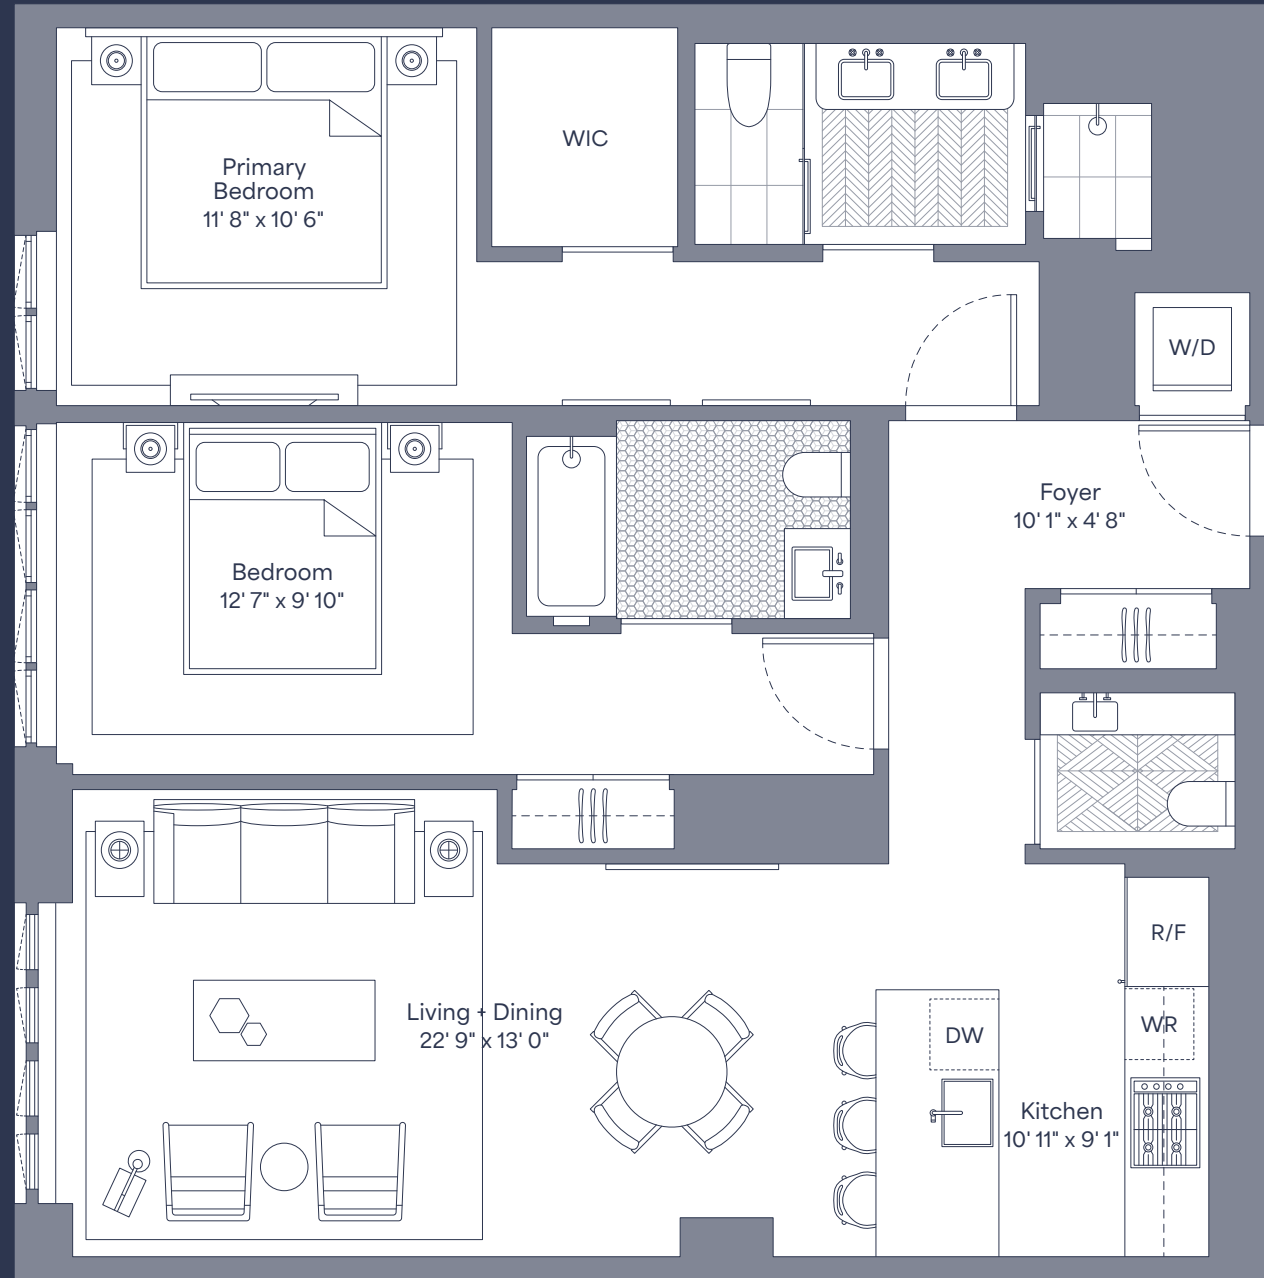

96 + BROADWAY

RESIDENCE 17-22E

2 Bedroom / 2 Bathroom / Powder Room
1,210 SF / 112 SM

212 926 9696 96andBroadway.com 250 West 96th Street, New York, NY 10025

The complete offering terms are in an offering plan available from the Sponsor. File No. CD21-0266. All dimensions are approximate and subject to normal construction variances and tolerances. Square footage exceeds the usable floor area. Sponsor reserves the right to make changes in accordance with the terms of the Offering Plan. Plans and dimensions may contain minor variations from floor to floor. Equal Housing Opportunity.