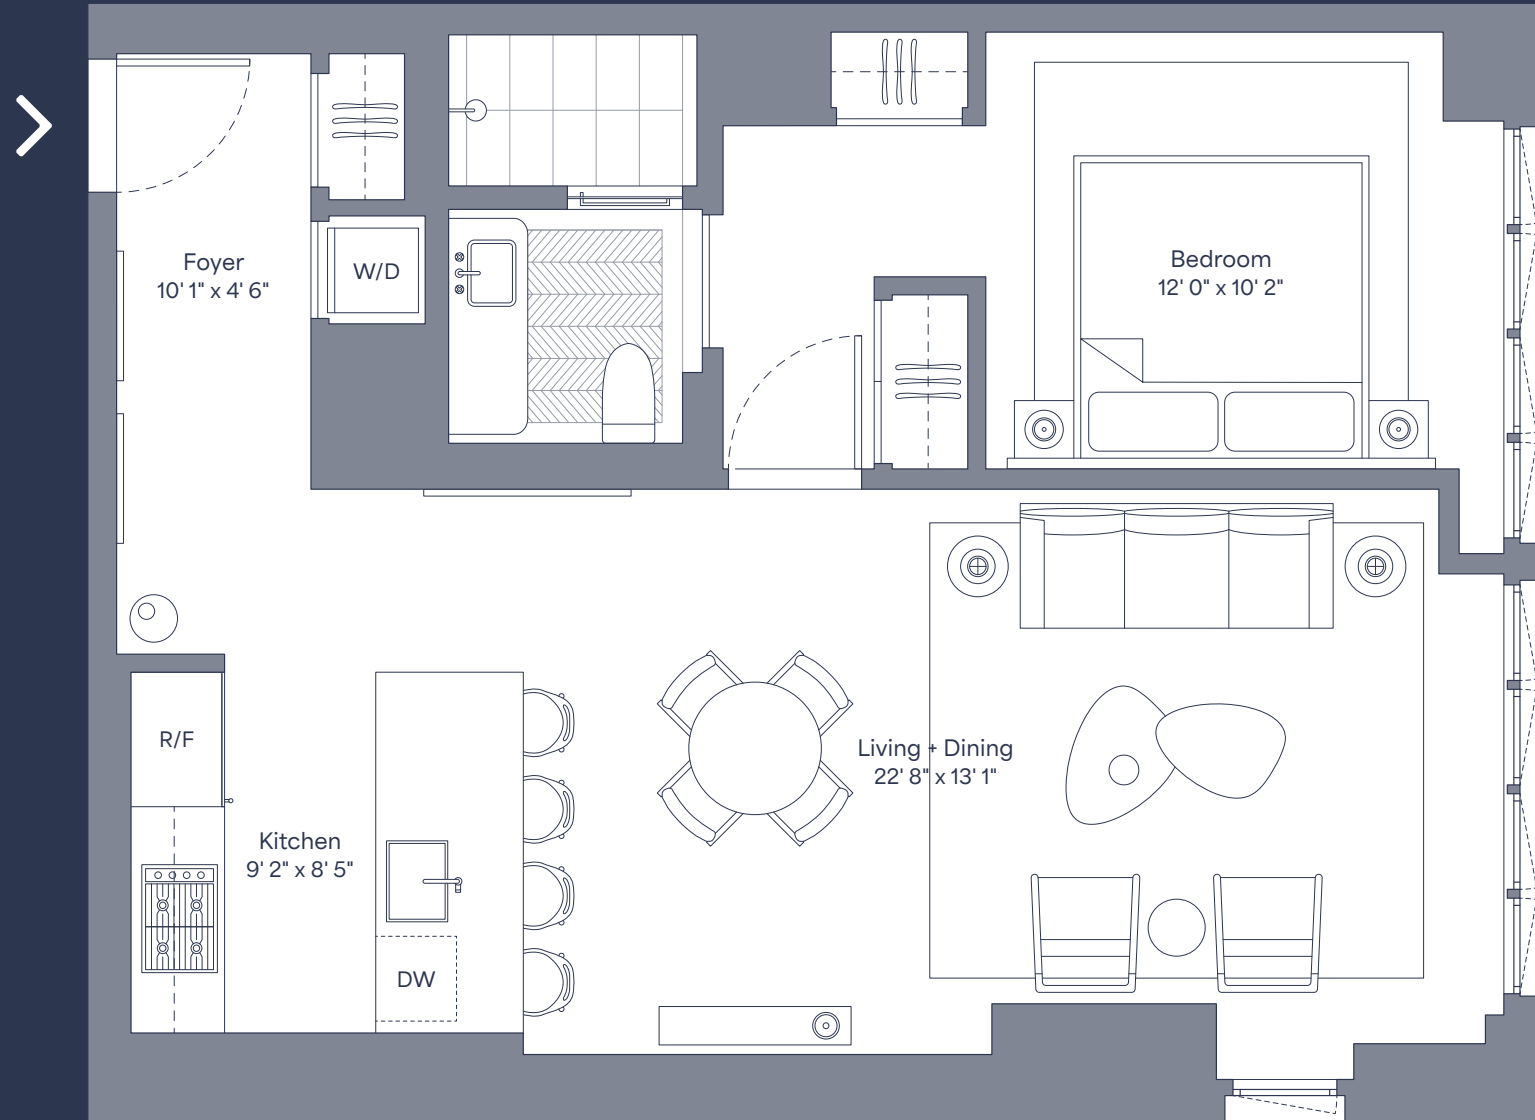

96 + BROADWAY

* LOT LINE WINDOWS

RESIDENCE 7F

1 Bedroom / 1 Bathroom
865 SF / 80.4 SM

212 926 9696 96andBroadway.com 250 West 96th Street, New York, NY 10025

The complete offering terms are in an offering plan available from the Sponsor. File No. CD21-0266. All dimensions are approximate and subject to normal construction variances and tolerances. Square footage exceeds the usable floor area. Sponsor reserves the right to make changes in accordance with the terms of the Offering Plan. Plans and dimensions may contain minor variations from floor to floor. Equal Housing Opportunity.